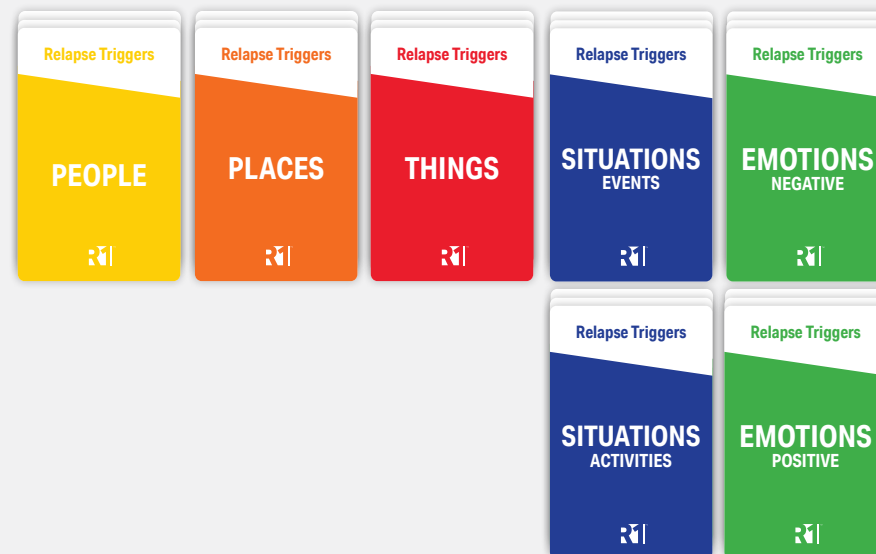

Relapse Triggers

What's in the Deck

Discovery Cards Content Map

Overview Cards

Activity Cards

Relapse Trigger Type Definition Cards

Sorting Cards

What's in the Deck

6 Overview Cards

- 1 Topic Description Card
- 1 Quick Start Card
- 1 Model Card
- 1 Expert Card
- 1 Topic Definition Card
- 1 R1 Card

3 Activity Cards

- 1 Activity 1: What Triggers Me Toward Relapse?
- 1 Activity 2: Learning from Past Relapses
- 1 ME Action Card: individuals write in primary learning and action

7 Relapse Trigger Type Definition Cards

- 1 People (Yellow)
- 1 Places (Orange)
- 1 Things (Red)
- 1 Situations: Events (Blue)
- 1 Situations: Activities (Blue)
- 1 Emotions: Negative (Green)
- 1 Emotions: Positive (Green)

45 Sorting Cards

- 9 People (Yellow)
- 9 Places (Orange)
- 9 Things (Red)
- 9 Situations (Blue)
- 9 Emotions (Green)

61 TOTAL CARDS