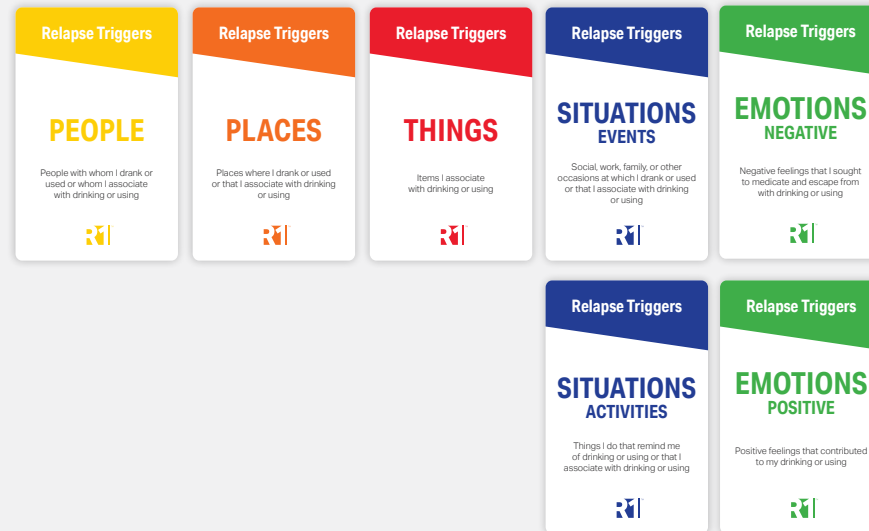

Relapse Triggers

What's in the Deck

Discovery Cards Content Map

Overview Cards

Activity Cards

Relapse Trigger Type Definition Cards

Sorting Cards

What's in the Deck

6 Overview Cards

- 1 Topic Description Card
- 1 Quick Start Card
- 1 Model Card
- 1 Expert Card
- 1 Topic Definition Card
- 1 R1 Card

3 Activity Cards

- 1 Activity 1: What Triggers Me Toward Relapse?
- 1 Activity 2: Learning from Past Relapses
- 1 ME Action Card: individuals write in primary learning and action

7 Relapse Trigger Type Definition Cards

- 1 People (Yellow)
- 1 Places (Orange)
- 1 Things (Red)
- 1 Situations: Events (Blue)
- 1 Situations: Activities (Blue)
- 1 Emotions: Negative (Green)
- 1 Emotions: Positive (Green)

45 Sorting Cards

- 9 People (Yellow)
- 9 Places (Orange)
- 9 Things (Red)
- 9 Situations (Blue)
- 9 Emotions (Green)

61 TOTAL CARDS